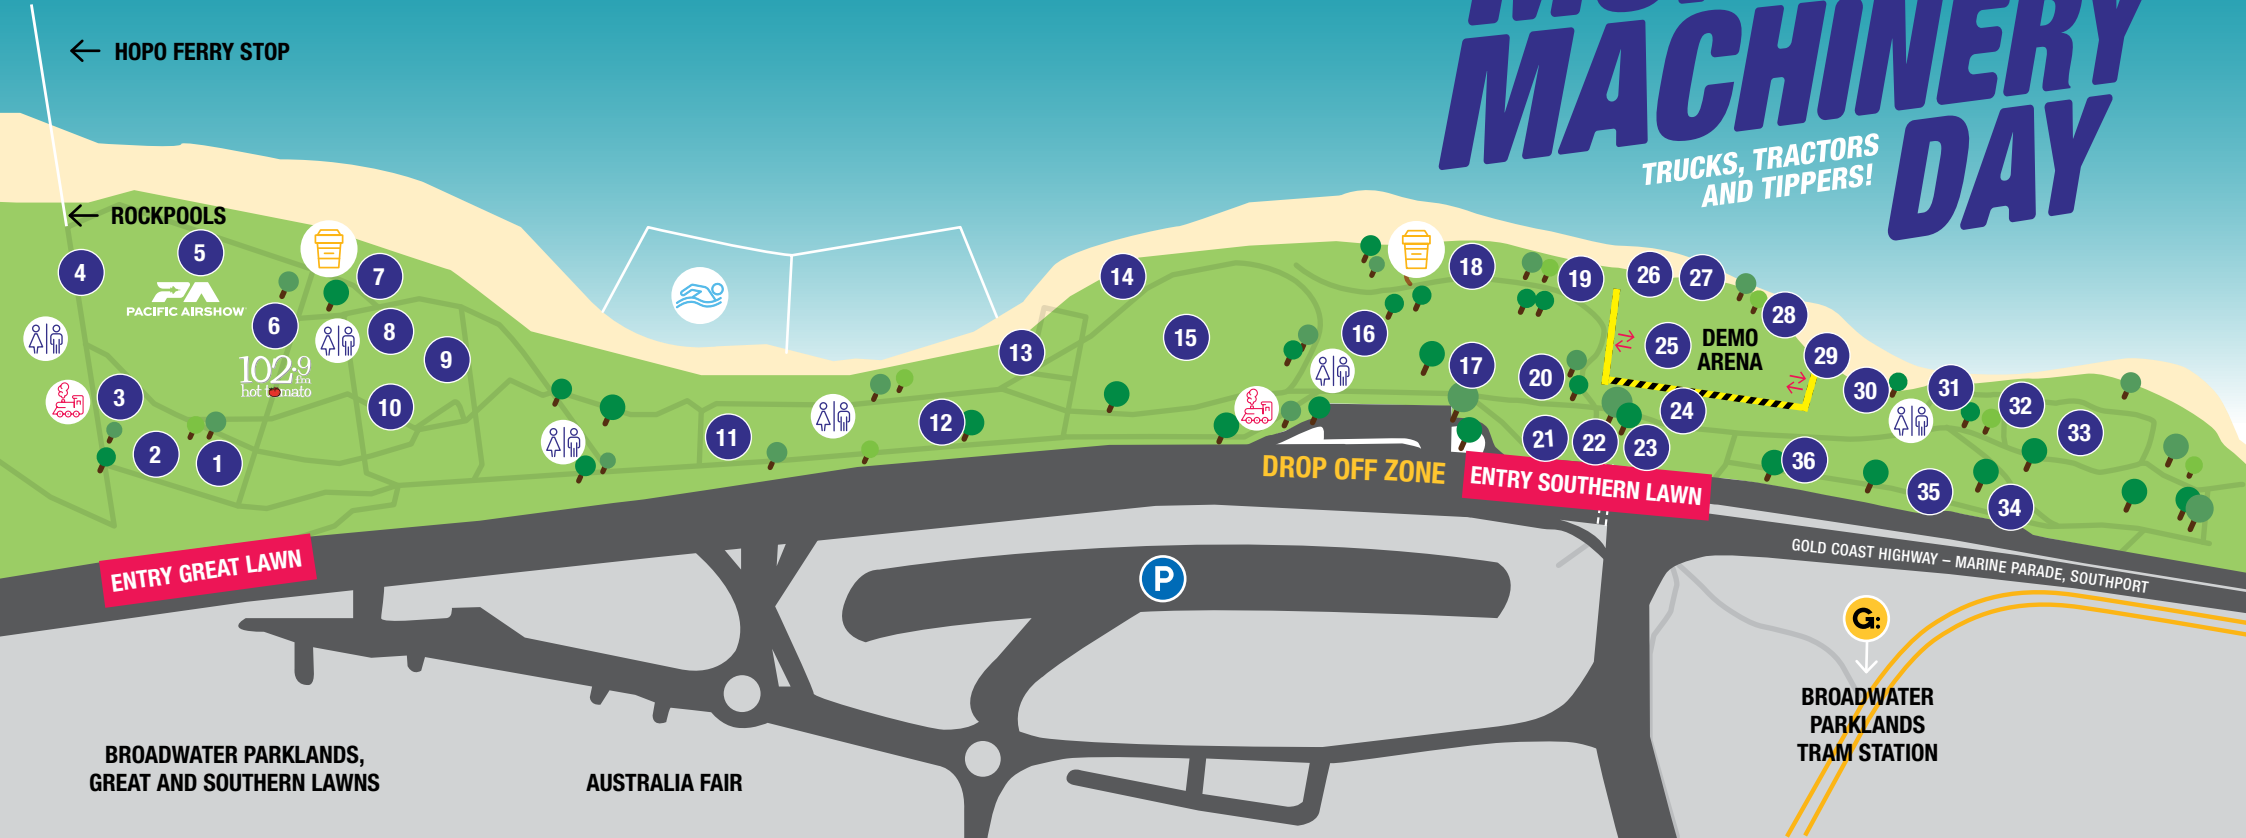

MONSTER MACHINERY DAY

EST. 2004

TRUCKS, TRACTORS AND TIPPERS!

MAP LEGEND

- | | | | | |
|--------------------------------|------------------------------|----------------------------|--|------------------------------|
| 1. Rock climbing wall | 9. Be Active & Healthy | 17. QLD Ambulance service | 25. DEMO ARENA: Excavator, skid steer and wood chipper | 32. Workforce management |
| 2. QLD Fire Emergency Services | 10. Australian Defence Force | 18. Food trucks | 26. Heavy equipment | 33. Disaster Management Unit |
| 3. First aid/Lost & found | 11. Children's playground | 19. First aid/Lost & found | 27. Pat the Painter | 34. FREE plants! |
| 4. Food trucks | 12. Kennards Hire | 20. Giant sand pit | 28. Beach loader | 35. Road sweeper |
| 5. Pacific Airshow | 13. Supercars | 21. SES | 29. Lifeguard Services | 36. Garbage compactor |
| 6. 102.9 Hot Tomato | 14. Animal Management | 22. Sports field mowers | 30. Pest Management | |
| 7. Food trucks | 15. Landscaping | 23. Mobile library | 31. Kidz Viz | |
| 8. Police vehicles | 16. Superslide | 24. Ice cream van | | |